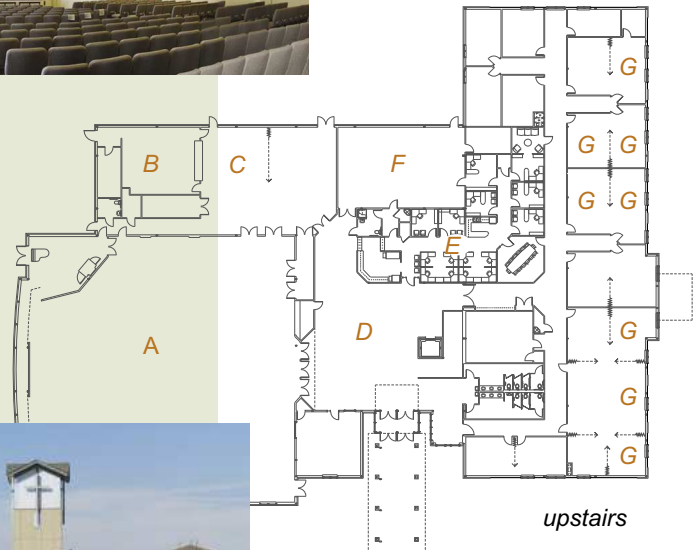

*Living Word
United Methodist
Church*

**Wildwood, Missouri
2004**

PROJECT OVERVIEW

A Methodist congregation increases their worship capacity from 350 to 700 in a move to a larger church building in Wildwood. Programming for a "Celebrate Space" or multi-purpose room, allows this congregation to use the space for worship or recreation. A performing arts and media center are included as well.

sanctuary

FLOOR PLAN KEY

- A worship
- B kitchen
- C fellowship hall
- D lobby
- E offices
- F performing arts
- G class rooms

upstairs

front entrance