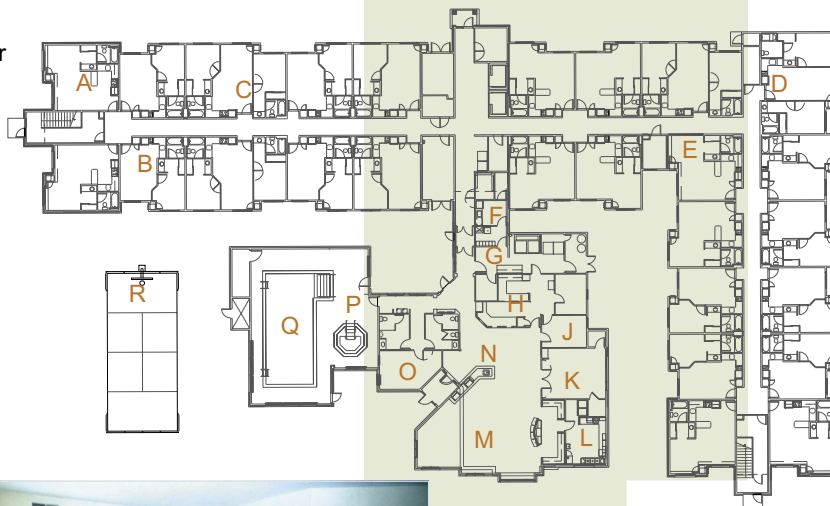

Earth City Residence Inn

St. Charles, Missouri
2002

PROJECT OVERVIEW

A new Marriott luxury hotel in Earth City includes all the amenities. This 104-room Residence Inn caters to the upscale business traveler and vacationing family. It offers studio, and one and two bedroom units with separate working, living and sleeping areas as well as fully equipped kitchens. Guests can also enjoy a sports court, sauna, and covered pool located in the Inn's Gatehouse.

view from parking lot

FLOOR PLAN KEY

first floor

- A studio B
- B 1 bedroom
- C 2 bedroom
- D 2 bedroom handicapped
- E studio C
- F employee lounge
- G laundry room
- H front desk area
- J manager's office
- K meeting room
- L prep room
- M hearth room
- N lobby
- O exercise room
- P sauna
- Q pool
- R sports court

interior

SITE PLAN KEY

- A hotel
- B gatehouse
- C parking
- D sports court

site plan