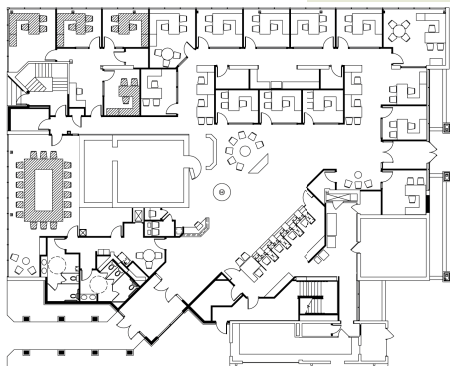

United Bank of Union Missouri

**Union, Missouri
2008**

PROJECT OVERVIEW

St. Louis Design Alliance interior design team and Altman Charter gave an existing bank an updated new look. The main lobby, officer areas, and main entrance were completely relocated to improve the use of the 12,000 square foot space. A new audio visual system was added as well as new electrical and mechanical systems. The renovation includes new finishes throughout including a new teller line design and furnishings for 13 private offices, 6 open office work stations, lobby lounge and employee lunch room.

lobby lounge

conference room

teller line

commercial renovation

saint louis

DESIGN ALLIANCE

architects