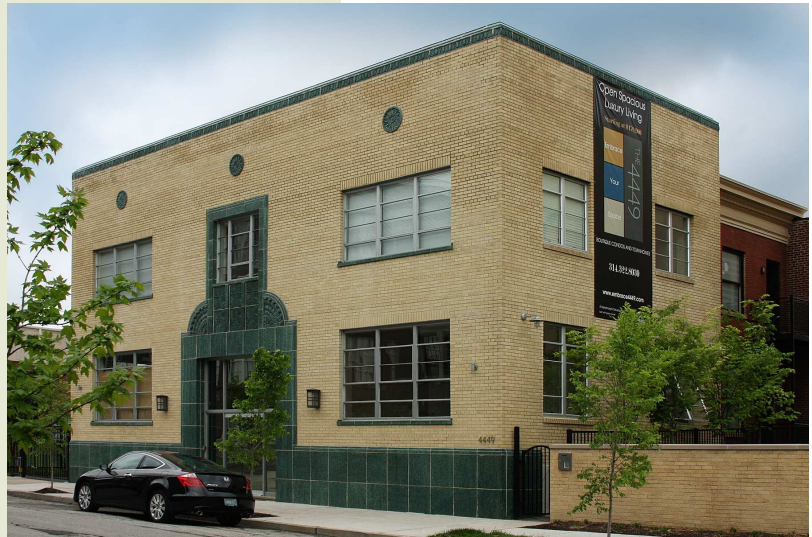

4449 Olive Condominiums

**St. Louis, Missouri
2009**

PROJECT OVERVIEW

This 1930's Art Deco style apartment building has been carefully renovated by St. Louis Design Alliance earning historic tax credits for the new owner. The two story building houses 8 loft style apartments.

kitchen

living room

view from Olive Boulevard

multi-family