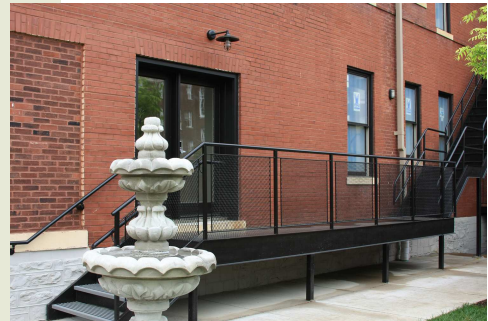

4449 Olive Condominiums

**St. Louis, Missouri
2009**

PROJECT OVERVIEW

This 1930's Art Deco style apartment building has been carefully renovated by St. Louis Design Alliance earning historic tax credits for the new owner. The two story building houses 8 loft style apartments.

kitchen

living room

view from Olive Boulevard

multi-family