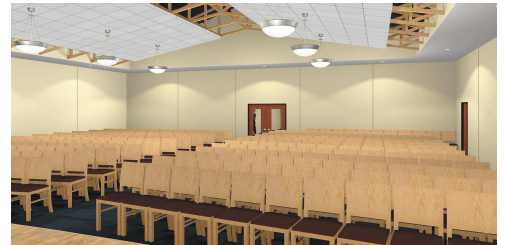

Cape First Retreat Center

Cape Girardeau, Missouri 2010

PROJECT OVERVIEW

This 14,000 square foot retreat center is built along the edge of a beautiful lake and includes a gymnasium, chapel and 3 classrooms. The 15,000 square foot lodge is designed in 2 levels with all 24 units having a view of the lake. The classrooms lead out to a deck that sits right on the lake. Next to the chapel is an outdoor amphitheater. All the buildings are designed in a split-face block and metal style.

entrance

sanctuary

aerial view