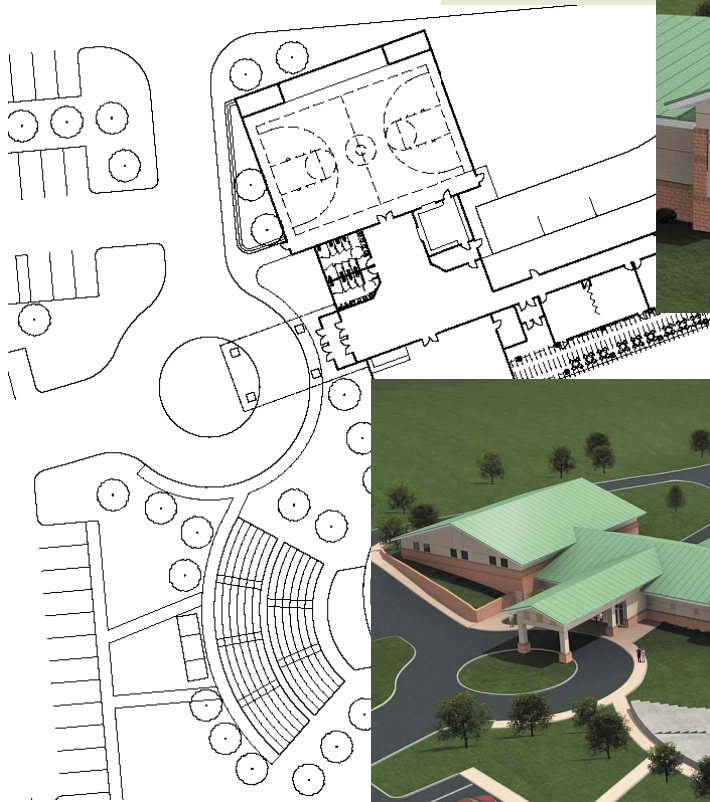

Cape First Retreat Center

Cape Girardeau, Missouri 2010

PROJECT OVERVIEW

This 14,000 square foot retreat center is built along the edge of a beautiful lake and includes a gymnasium, chapel and 3 classrooms. The 15,000 square foot lodge is designed in 2 levels with all 24 units having a view of the lake. The classrooms lead out to a deck that sits right on the lake. Next to the chapel is an outdoor amphitheater. All the buildings are designed in a split-face block and metal style.

entrance

sanctuary

aerial view