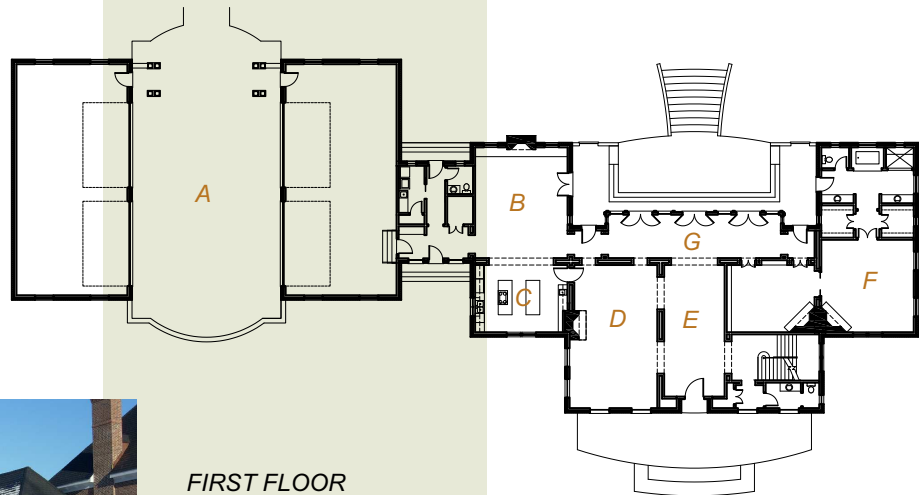

**Ladue  
Residence**

**Ladue, Missouri  
2008**

**PROJECT OVERVIEW**

St. Louis Design Alliance models this handsome, six thousand square feet brick home after English architect, Edwin Lutyens' style. Dog-house dormers, and stone quoins grace the stately exterior while the interior includes five baths – both full and half, four bedrooms as well as upgraded kitchen and three fireplaces. An eight-car attached garage completes the package.

**FIRST FLOOR**

- A eight car garage
- B hearth room
- C kitchen
- D dining room
- E front hall
- F master bedroom
- G gallery