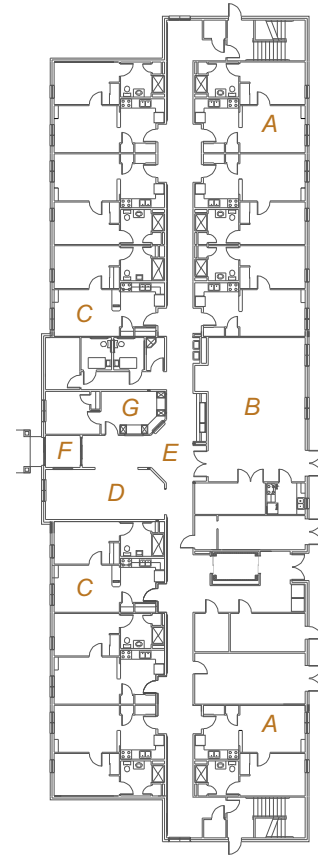

**NBA New Salem Place**

**East St. Louis, Illinois  
2002**

**PROJECT OVERVIEW**

With an emphasis on security, this 40-unit, HUD community designed by St. Louis Design Alliance offers elderly residents independent living in a community setting. Units are fully accessible and efficiently designed. Exterior features include a gazebo, garden and surrounding ornamental iron fence.

sitting room

**FIRST FLOOR PLAN KEY**

- A typical unit
- B multipurpose room
- C handicapped unit
- D sitting room
- E lobby
- F foyer
- G reception

first floor plan