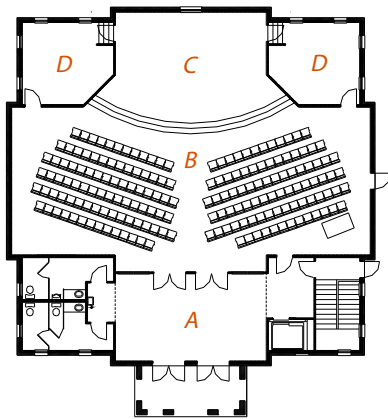

*MBCH Spiritual
Life Center*

*Bridgeton, Missouri
2001*

perspective

first floor plan

FLOORPLANKEY

- A* vestibule
- B* sanctuary
- C* chancel
- D* classrooms

donor plaza

para-church