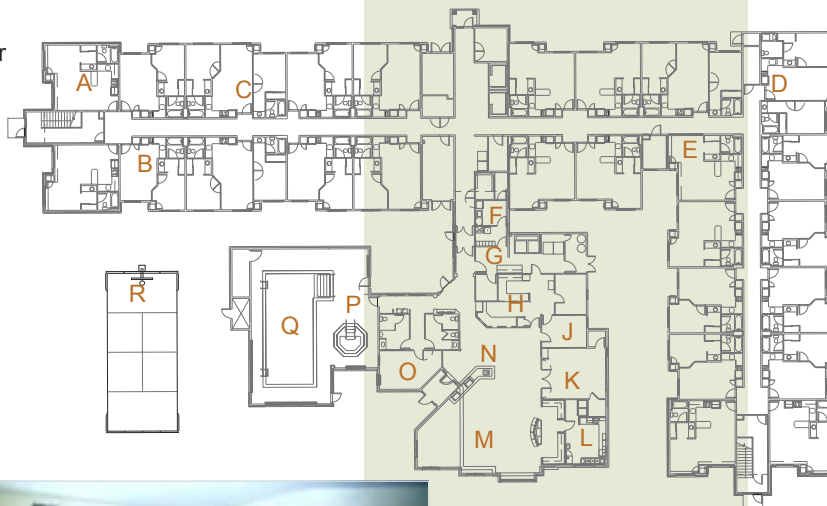

Earth City Residence Inn

St. Charles, Missouri
2002

PROJECT OVERVIEW

A new Marriott luxury hotel in Earth City includes all the amenities. This 104-room Residence Inn caters to the upscale business traveler and vacationing family. It offers studio, and one and two bedroom units with separate working, living and sleeping areas as well as fully equipped kitchens. Guests can also enjoy a sports court, sauna, and covered pool located in the Inn's Gatehouse.

view from parking lot

FLOOR PLAN KEY

- A studio B
- B 1 bedroom
- C 2 bedroom
- D 2 bedroom handicapped
- E studio C
- F employee lounge
- G laundry room
- H front desk area
- J manager's office
- K meeting room
- L prep room
- M hearth room
- N lobby
- O exercise room
- P sauna
- Q pool
- R sports court

first floor

SITE PLAN KEY

- A hotel
- B gatehouse
- C parking
- D sports court

site plan

interior